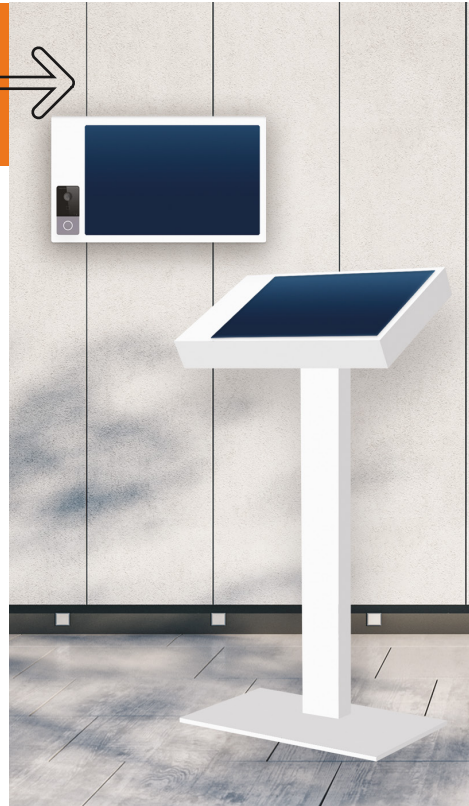

# KIOSK TOUCH 24" INDOOR

- Modular TOUCH kiosk
- Touch Display 23.8" 350 NIT
- 3-year warranty
- Indoor
- Floor-mounted - Wall-mounted
- Available peripherals
- 4 units per pallet
- O.S. Android-Linux-Windows
- CE certified

# BOARD TOUCH 21" OUTDOOR

- Modular TOUCH board
- Touch display 21" 1000 NIT
- 3-year warranty
- Outdoor - Indoor
- Floor-mounted - Wall-mounted
- Available peripherals
- 4 units per pallet
- O.S. Android-Linux-Windows
- CE certified